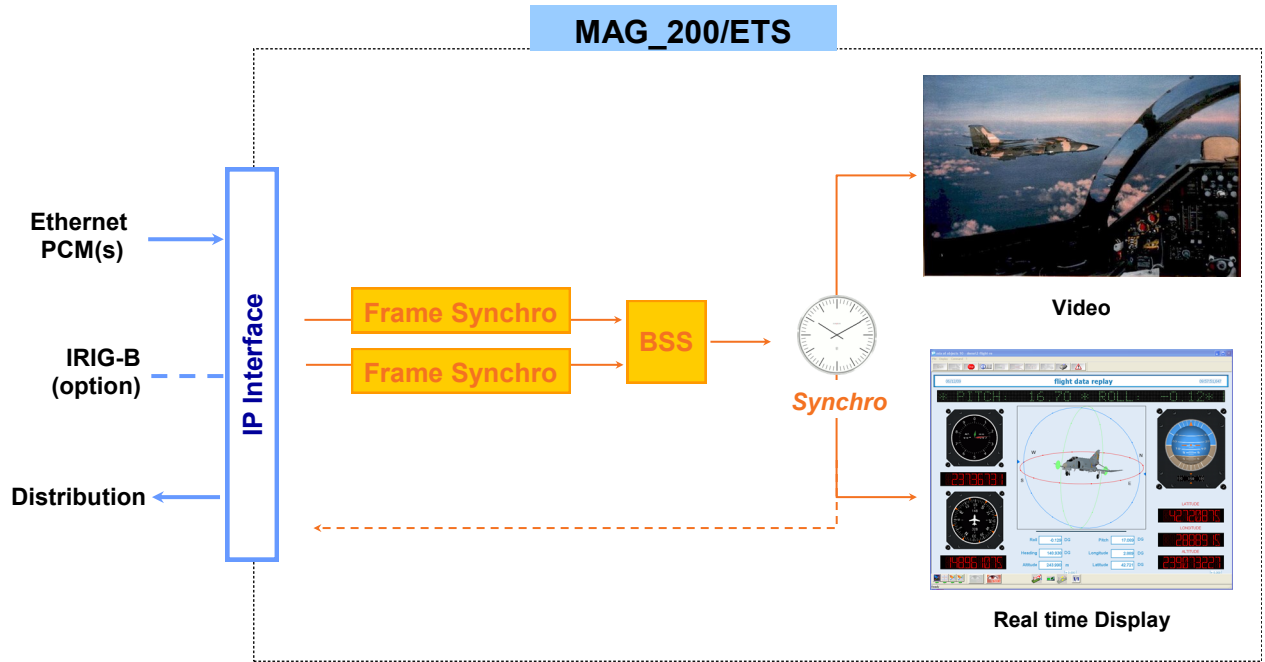

DATA PROCESSING

Protocol	IRIG 106 Class II, CE83 or CCSDS
Signal list	From 1 to 50 000 parameters
Displays	Raw data display, Magali standard view
Status	Network, reception bit rate, frame lock, major frame lock.

ORDERING INFORMATION

MAG-200/ETS-X/1	1 telemetry stream ground station
MAG-200/ETS-X/2	2 telemetry stream ground station
MAG-200/ETS-X/4	4 telemetry stream ground station
/BSS	Best Source Selection
/IENA	IENA Ethernet module
/iNet	iNet Interface
/ZDS-RTR	RTR Zodiac Data System interface
/LORIN	LORIN PC METH interface
/1533	1533 Data extraction
/VIDEO	Video data extraction and display
/3D_VIRTUAL	3D Visualization - With standard 3D mobile and 3D terrain

X : R = Rackable, L = Laptop

*Specifications are subject to change.
Please, verify the latest specifications
prior order.*

NEXEYA FRANCE

Route d'Elne
66200 MONTECOT - France
Phone: + 33 (0) 4 68 37 36 35
Fax: + 33 (0) 4 68 37 36 34
E-mail: sales-tis@nexeya.com

www.magali.com